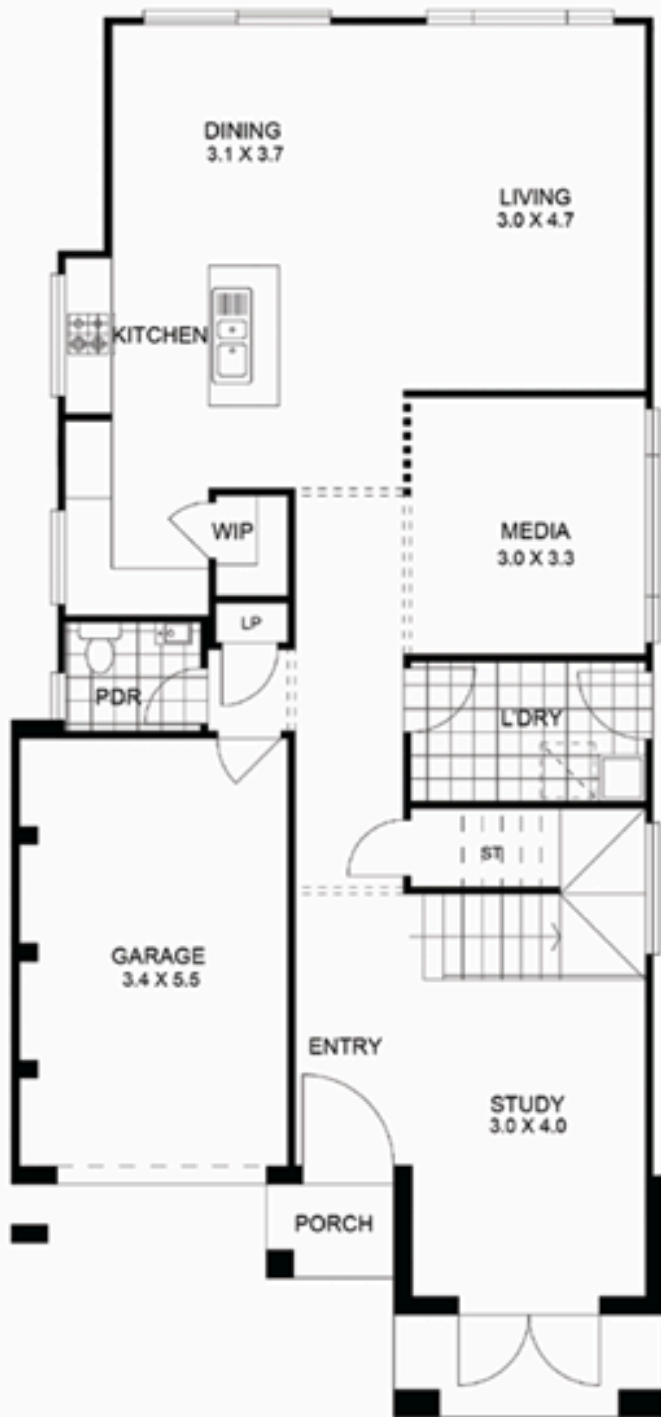

## Standard Inclusion

- Blue Scope Truecore Steel Frame (50 Year warranty)
- Recessed Wet Areas
- Colorbond roof
- Coffered ceilings to Alfresco
- 900mm Stainless steel westinghouse appliances
- 20mm stone benchtops
- Bathrooms tiling - Floor to ceiling
- 2340 Internal Doors
- 90mm Skirting
- 67mm Architraves

Width & length  
8.4m x 17.9m

Total Area  
233sqm or 25sqs

4

2 1/2

1

Ground Floor Plan

First Floor Plan

CONTACT US