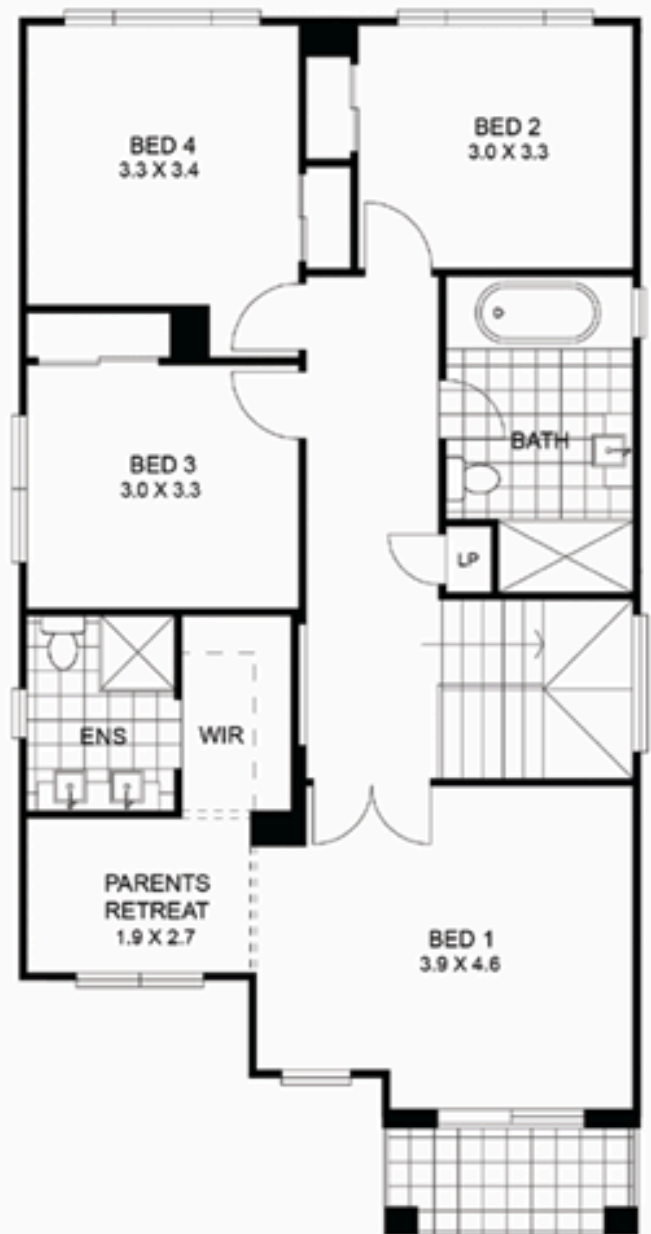

## Standard Inclusion

- Blue Scope Truecore Steel Frame (50 Year warranty)
- Recessed Wet Areas
- Colorbond roof
- Coffered ceilings to Alfresco
- 900mm Stainless steel westinghouse appliances
- 20mm stone benchtops
- Bathrooms tiling - Floor to ceiling
- 2340 Internal Doors
- 90mm Skirting
- 67mm Architraves

Width & length  
8.4m x 17.9m

Total Area  
233sqm or 25sqs

4

2 1/2

1

Ground Floor Plan

First Floor Plan

CONTACT US